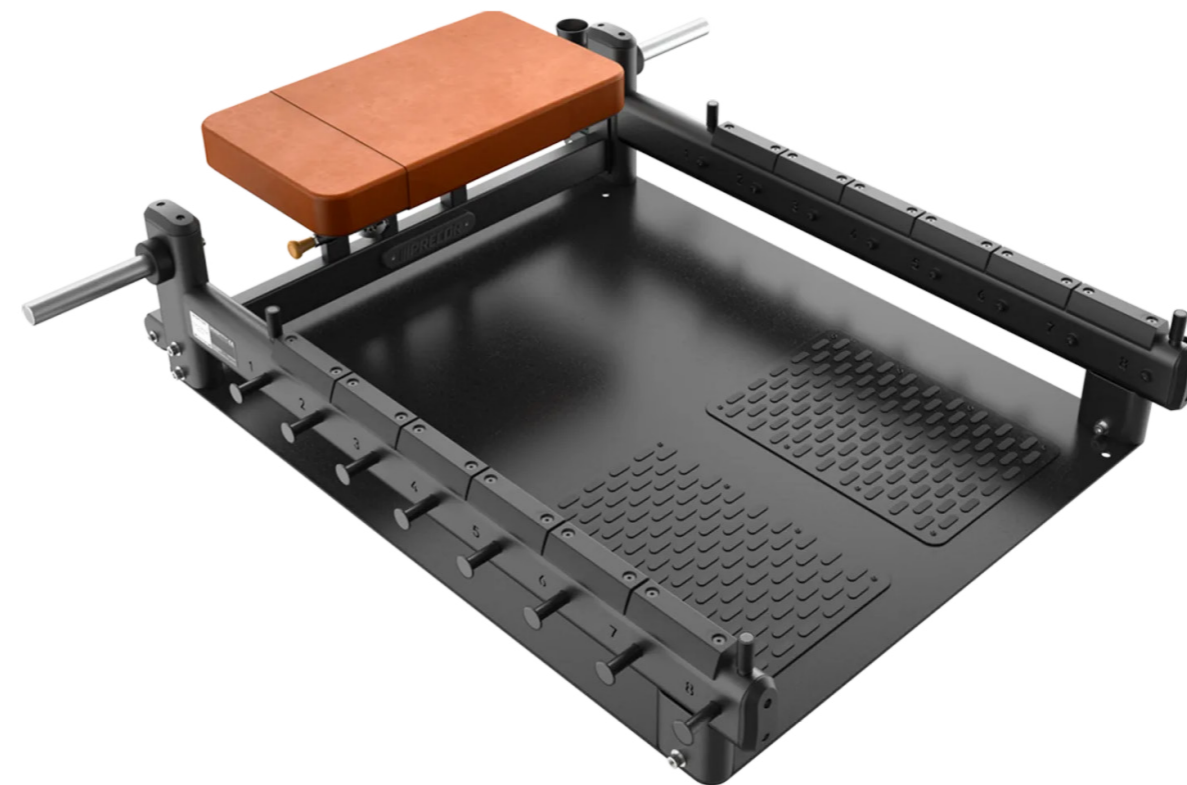

Glute Bridge Bench

Targeted glute training bench offers the ultimate platform for your facility's most trending strength exercise.

- **COMPACT**

Train glutes, legs, and more within a small footprint.

- **DEDICATED**

No more leaning off flat benches – give your exercisers a purpose-built space for popular glute exercises.

- **INNOVATIVE**

Thoughtful design features and adjustments offer personalization that elevates workouts.

[VISIT GLUTE BRIDGE BENCH »](#)

GLUTE BRIDGE BENCH

- Nine adjustable back pad positions
- Eight resistance band pegs expands exercises
- Integrated vertical barbell storage and weight horns.
- Non-slip footplate