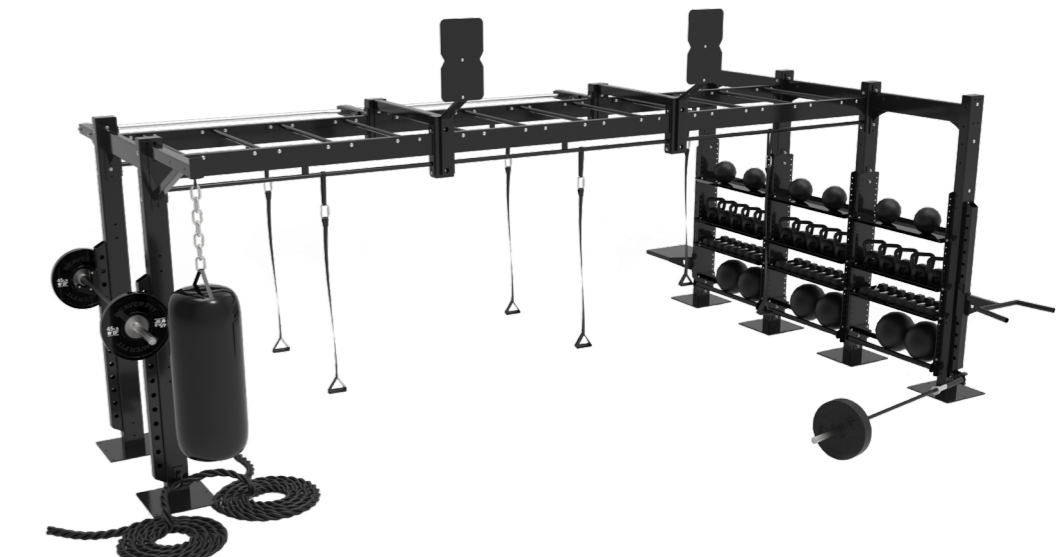

[VISIT FUNCTIONAL TRAINING»](#)

FUNCTIONAL POST

FITNESS SINGLE BAY

PRECOR | **BEAVERFIT™**

FITNESS DOUBLE BAY

FUNCTIONAL BRIDGE

FUNCTIONAL TRAINING

STRENGTH

Glute Bridge Bench

Targeted glute training bench offers the ultimate platform for your facility's most trending strength exercise.

- **COMPACT**

Train glutes, legs, and more within a small footprint.

- **DEDICATED**