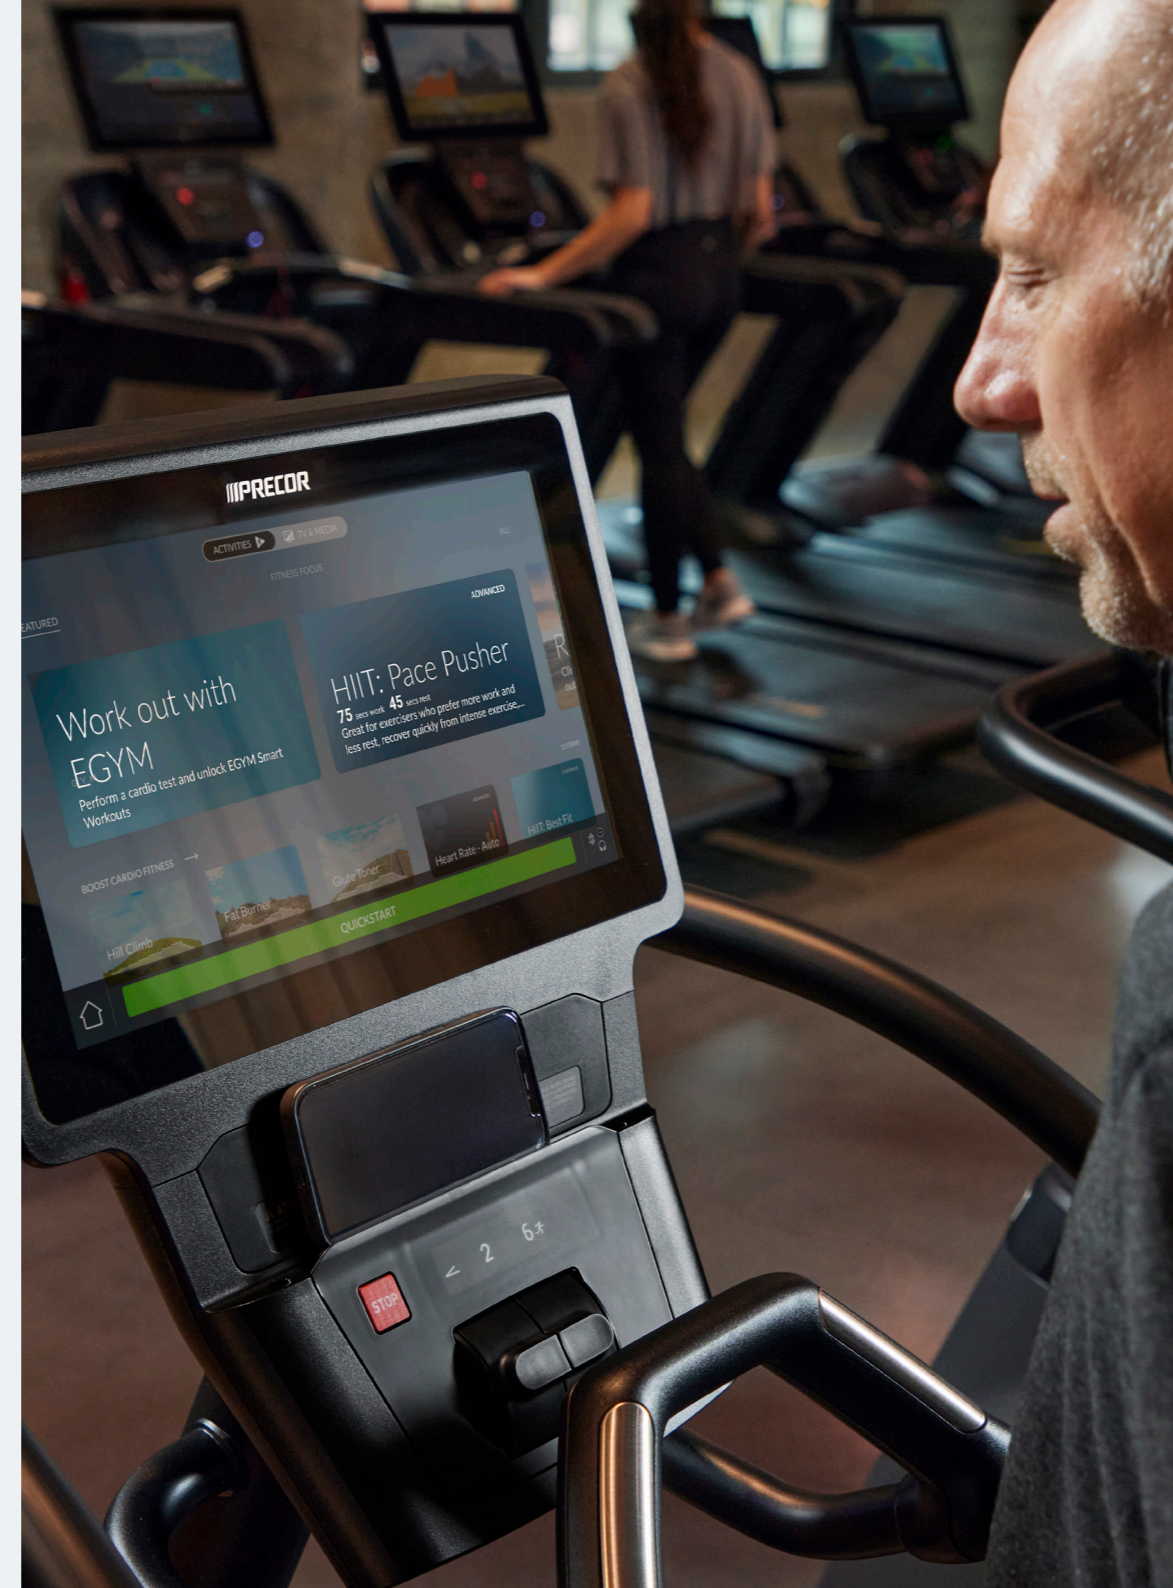

EGYM Integration

Achieve more with EGYM and Precor

• BEST-IN-CLASS INTEGRATION

Lightning-fast Precor touchscreen consoles seamlessly integrate with EGYM technology to guide exercisers effectively to their personal endurance goals.

• FAST ACCESS TO PERSONAL WORKOUTS

One-touch access from a large tile on the Precor home screen promotes engagement to draw in your exercisers.

• TAILOR-MADE FITNESS EXPERIENCE

Exercisers check in with regular fitness assessments to unlock new training workouts and prevent the onset of training plateaus.

• ENGAGING GAMIFICATION ELEMENTS

Exercisers stay motivated by earning activity points, which count toward a leaderboard. This playful element adds motivation, makes workouts more fun, and reinforces the community in your facility. Experience, including a wide range of workouts to keep exercisers motivated and engaged.

[LEARN ABOUT EGYM INTEGRATION»](#)

EGYM

Integrating the EGYM cardio training system with Precor cardio equipment makes fitness training easier, more intuitive, and motivating. Smart Workouts, an automated system with a brief fitness assessment, targets exercisers with cardio programs that are personalized to each individual and incorporate gamification, making them fun and engaging.